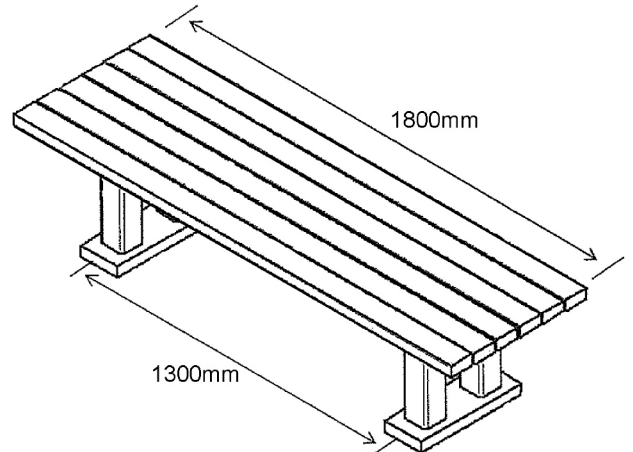

KOOKABURRA BENCH

RECYCLED PLASTIC

Metal Art Limited
Street & Park Furniture

DESCRIPTION

A stylish and practical 100% recycled plastic bench with double width that will suit a variety of outdoor seating situations.

SLAT DIMENSIONS

Section: 40 x 90mm

Length: 1800mm

SLAT COLOUR

- ☐ Green
- ☐ Grey
- ☐ Brown
- ☐ Blue

SUPPORT COLOUR

Black

WIDTH

600mm

MOUNTING

Free standing

Surface fixed

Metal Art Ltd

51 Port Road, Seaview
Wellington, New Zealand
Ph +64 4 939-6666
Fax +64 4 939-6696
info@metalart.co.nz
www.metalart.co.nz