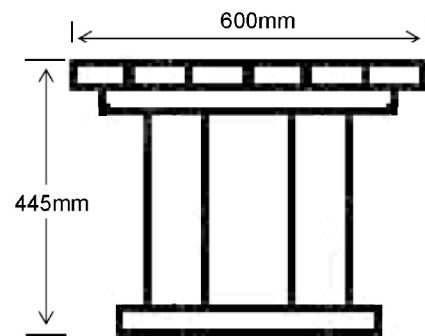

KOOKABURRA BENCH

RECYCLED PLASTIC

Metal Art Limited
Street & Park Furniture

DESCRIPTION

A stylish and practical 100% recycled plastic bench with double width that will suit a variety of outdoor seating situations.

SLAT DIMENSIONS

Section: 40 x 90mm

Length: 1800mm

SLAT COLOUR

- ☐ Green
- ☐ Grey
- ☐ Brown
- ☐ Blue

SUPPORT COLOUR

Black

WIDTH

600mm

MOUNTING

Free standing

Surface fixed

Metal Art Ltd

51 Port Road, Seaview
Wellington, New Zealand
Ph +64 4 939-6666
Fax +64 4 939-6696
info@metalart.co.nz
www.metalart.co.nz